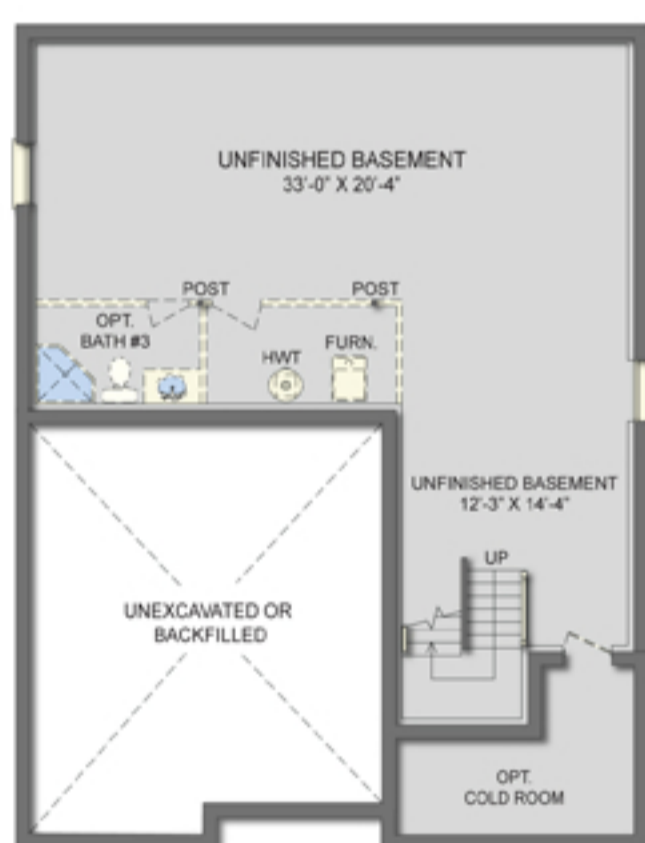

New Hamburg Heights

◆ GREEN ASH ◆

ELEVATION C
(2,180 sq.ft.)

New Hamburg Heights

ELEVATION A
(2,185 sq.ft.)

ELEVATION B
(2,185 sq.ft.)

◆ GREEN ASH ◆

◆ GREEN ASH ◆

Main Floor
(Elevation A & B 919 sq.ft.)

(Elevation C 919 sq.ft.)

Basement Floor

Second Floor
(Elevation A & B 1,187 sq.ft.)

(Elevation C 1,181 sq.ft.)

New Hamburg Heights