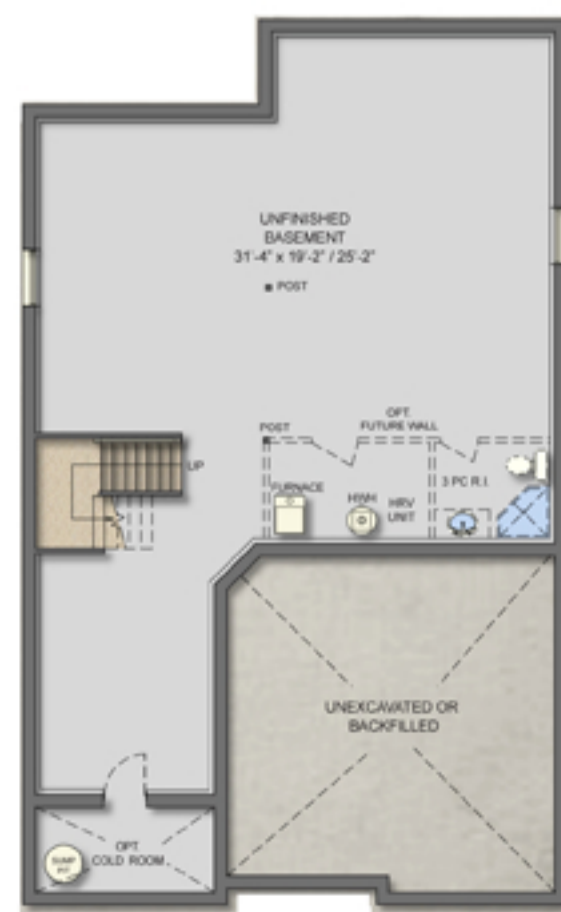

◆ GOLDEN LARCH ◆
2642 Sq.ft.

ELEVATION A

◆ GOLDEN LARCH ◆
2691 Sq.ft.

ELEVATION B

◆ GOLDEN LARCH ◆

Main Floor Plan-Elevation A (1236 Sq.Ft.)

Main Floor Plan-Elevation B (1236 Sq.Ft.)

Second Floor Plan-Elevation A (1406 Sq.Ft.)

Basement Floor Plan

Second Floor Plan-Elevation B (1455 Sq.Ft.)

New Hamburg Heights