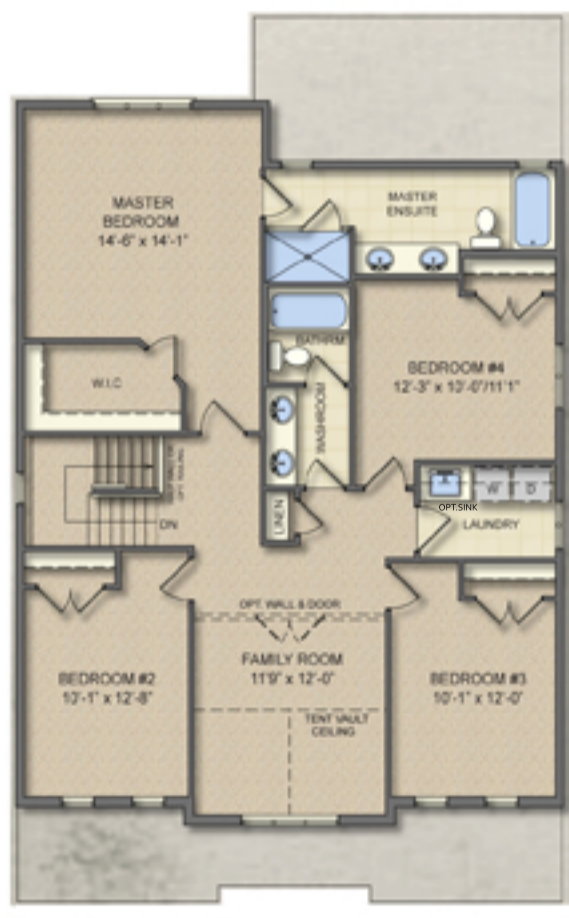

◆ GOLDEN LARCH ◆
2642 Sq.ft.

ELEVATION A

◆ GOLDEN LARCH ◆
2691 Sq.ft.

ELEVATION B

◆ GOLDEN LARCH ◆

Main Floor Plan-Elevation A (1236 Sq.Ft.)

Main Floor Plan-Elevation B (1236 Sq.Ft.)

Second Floor Plan-Elevation A (1406 Sq.Ft.)

Basement Floor Plan

Second Floor Plan-Elevation B (1455 Sq.Ft.)

New Hamburg Heights