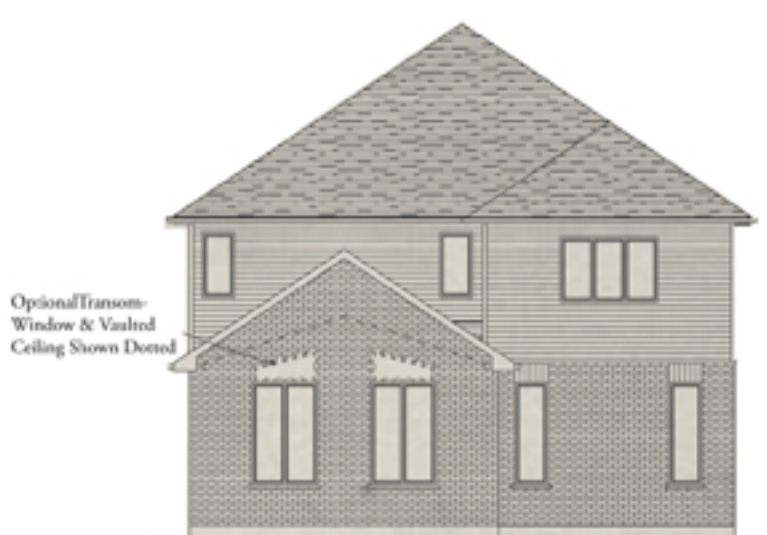

◆ GOLDEN LARCH ◆
2642 Sq.ft.

ELEVATION A

◆ GOLDEN LARCH ◆
2691 Sq.ft.

ELEVATION B

◆ GOLDEN LARCH ◆

Main Floor Plan-Elevation A (1236 Sq.Ft.)

Main Floor Plan-Elevation B (1236 Sq.Ft.)

Second Floor Plan-Elevation A (1406 Sq.Ft.)

Basement Floor Plan

Second Floor Plan-Elevation B (1455 Sq.Ft.)

New Hamburg Heights