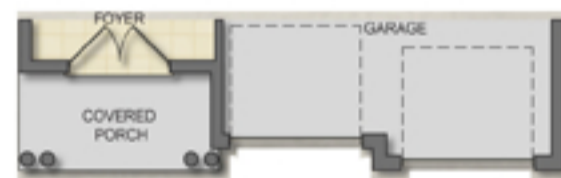

◆ GOLDEN LARCH ◆
2642 Sq.ft.

ELEVATION A

◆ GOLDEN LARCH ◆
2691 Sq.ft.

ELEVATION B

◆ GOLDEN LARCH ◆

Main Floor Plan-Elevation A (1236 Sq.Ft.)

Main Floor Plan-Elevation B (1236 Sq.Ft.)

Second Floor Plan-Elevation A (1406 Sq.Ft.)

Basement Floor Plan

Second Floor Plan-Elevation B (1455 Sq.Ft.)

New Hamburg Heights